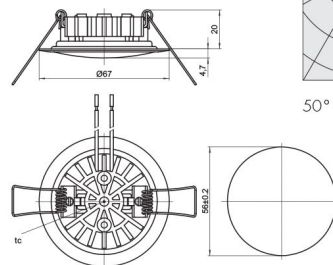

LEDSpot SmartLine

Complete LEDSpot equipped with optics, heat sink, leads and metal frame

Technical notes

Metal frame, round or square

For cut-out: Ø 56 mm

LEDSpot with one LED and with thermoplastic heat sink

Optics beam angle: 50°

Colour accuracy initially: 3 SDCM

CRI: 80

Leads: Cu tinned, stranded conductors AWG22,

PVC-insulation, length: 250 mm

Use of external LED constant-current drivers

Snap-in clips for easy installation

for luminaire sheets (type LCH-002 and -008)

for ceilings (type LCH-004 and -009)

Degree of protection: IP40

Weight: 55 g

Packaging unit:

45 pcs. (Type LCH-002 and -008)

40 pcs. (Type LCH-004 and -009)

LCH-002

LCH-004

LCH-008

LCH-009

Type	Description	LEDSpot version		Colour	Correlated colour temperature K	Luminous flux (lm) and typical voltage (U _{typ.}) and power consumption (P _{el.})*						Light intensity at max. current Candela	Frame shape		Energy efficiency at max. current
		for luminaire sheets	ceilings			350 mA min.	500 mA typ.	700 mA min.	500 mA typ.	700 mA min.	500 mA typ.		700 mA min.	500 mA typ.	
All	Smart COB 3000K 40°	A	C	warm white	2870...3200	90	100	130	140	170	180	230	round	square	A++
All	Smart COB 4200K 40°	B	D	neutral white	4250...4750	100	110	140	150	180	190	270	round	square	A++