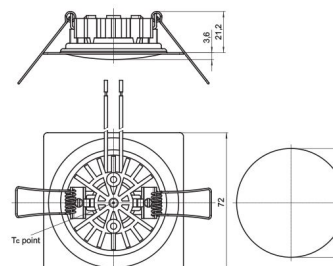

LEDSpot SmartLine

Complete LEDSpot equipped with optics, heat sink, leads and metal frame

Technical notes

Metal frame, round or square

For cut-out: Ø 56 mm

LEDSpot with one LED and with thermoplastic heat sink

Optics beam angle: 50°

Colour accuracy initially: 3 SDCM

CRI: 80

Leads: Cu tinned, stranded conductors AWG22,

PVC-insulation, length: 250 mm

Use of external LED constant-current drivers

Snap-in clips for easy installation

for luminaire sheets (type LCH-002 and -008)

for ceilings (type LCH-004 and -009)

Degree of protection: IP40

Weight: 55 g

Packaging unit:

45 pcs. (Type LCH-002 and -008)

40 pcs. (Type LCH-004 and -009)

LCH-002

LCH-004

LCH-008

LCH-009

Type	Description	LEDSpot version		Colour	Correlated colour temperature K	Luminous flux (lm) and typical voltage (U _{typ.}) and power consumption (P _{el.})*						Light intensity at max. current Candela	Frame shape		Energy efficiency at max. current
		for luminaire sheets	ceilings			350 mA min.	500 mA typ.	700 mA min.	500 mA typ.	700 mA min.	500 mA typ.		700 mA min.	500 mA typ.	
All	Smart COB 3000K 40°	A	C	warm white	2870...3200	90	100	130	140	170	180	230	round	square	A++
All	Smart COB 4200K 40°	B	D	neutral white	4250...4750	100	110	140	150	180	190	270	round	square	A++