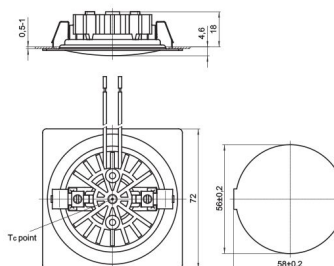

LEDSpot SmartLine

Complete LEDSpot equipped with optics, heat sink, leads and metal frame

Technical notes

Metal frame, round or square

For cut-out: Ø 56 mm

LEDSpot with one LED and with thermoplastic heat sink

Optics beam angle: 50°

Colour accuracy initially: 3 SDCM

CRI: 80

Leads: Cu tinned, stranded conductors AWG22,

PVC-insulation, length: 250 mm

Use of external LED constant-current drivers

Snap-in clips for easy installation

for luminaire sheets (type LCH-002 and -008)

for ceilings (type LCH-004 and -009)

Degree of protection: IP40

Weight: 55 g

Packaging unit:

45 pcs. (Type LCH-002 and -008)

40 pcs. (Type LCH-004 and -009)

LCH-002

LCH-004

LCH-008

LCH-009

Type	Description	LEDSpot version		Colour	Correlated colour temperature K	Luminous flux (lm) and typical voltage (U _{typ.}) and power consumption (P _{el.})*						Light intensity at max. current Candela	Frame shape		Energy efficiency at max. current
		for luminaire sheets	ceilings			350 mA min.	500 mA typ.	700 mA min.	500 mA typ.	700 mA min.	500 mA typ.		700 mA min.	500 mA typ.	
All	Smart COB 3000K 40°	A	C	warm white	2870...3200	90	100	130	140	170	180	230	round	square	A++
All	Smart COB 4200K 40°	B	D	neutral white	4250...4750	100	110	140	150	180	190	270	round	square	A++