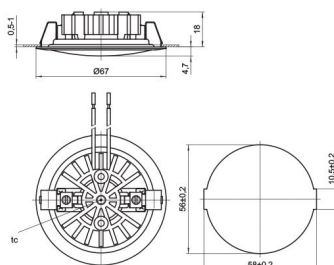

LEDSpot SmartLine

Complete LEDSpot equipped with optics, heat sink, leads and metal frame

Technical notes

Metal frame, round or square

For cut-out: Ø 56 mm

LEDSpot with one LED and with thermoplastic heat sink

Optics beam angle: 50°

Colour accuracy initially: 3 SDCM

CRI: 80

Leads: Cu tinned, stranded conductors AWG22,

PVC-insulation, length: 250 mm

Use of external LED constant-current drivers

Snap-in clips for easy installation

for luminaire sheets (type LCH-002 and -008)

for ceilings (type LCH-004 and -009)

Degree of protection: IP40

Weight: 55 g

Packaging unit:

45 pcs. (Type LCH-002 and -008)

40 pcs. (Type LCH-004 and -009)

LCH-002

LCH-004

LCH-008

LCH-009

Type	Description	LEDSpot version		Colour	Correlated colour temperature K	Luminous flux (lm) and typical voltage (U _{typ.}) and power consumption (P _{el.})*						Light intensity at max. current Candela	Frame shape		Energy efficiency at max. current
		for luminaire sheets	ceilings			350 mA min.	500 mA typ.	700 mA min.	500 mA typ.	700 mA min.	500 mA typ.		700 mA min.	500 mA typ.	
All	Smart COB 3000K 40°	A	C	warm white	2870...3200	90	100	130	140	170	180	230	round	square	A++
All	Smart COB 4200K 40°	B	D	neutral white	4250...4750	100	110	140	150	180	190	270	round	square	A++